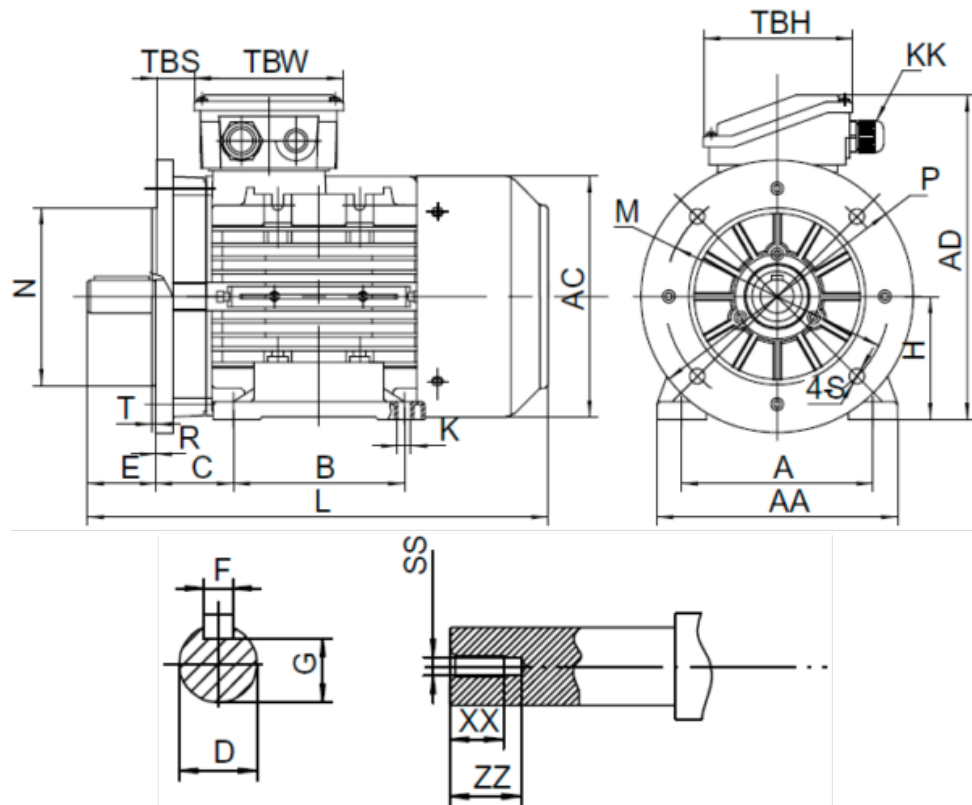

# Data Sheet

Article number: 2518002204170140

Description: Kleedrive T3A 90L2-4 2.2kw 1400 rpm UL/CSA  
3x230/400V 50 HZ IP55 B35 Eff=86,7%

## Measures

A = 140	F = 8	TBW = 109
AA = 176	G = 20	XX = 19
AC = Ø177	H = 90	ZZ = 25
AD = 235	HD = 145	
B = 125	L = 338	
C = 56	SS = M8	
D = Ø24	TBH = 109	
E = 50	TBS = 28.5	